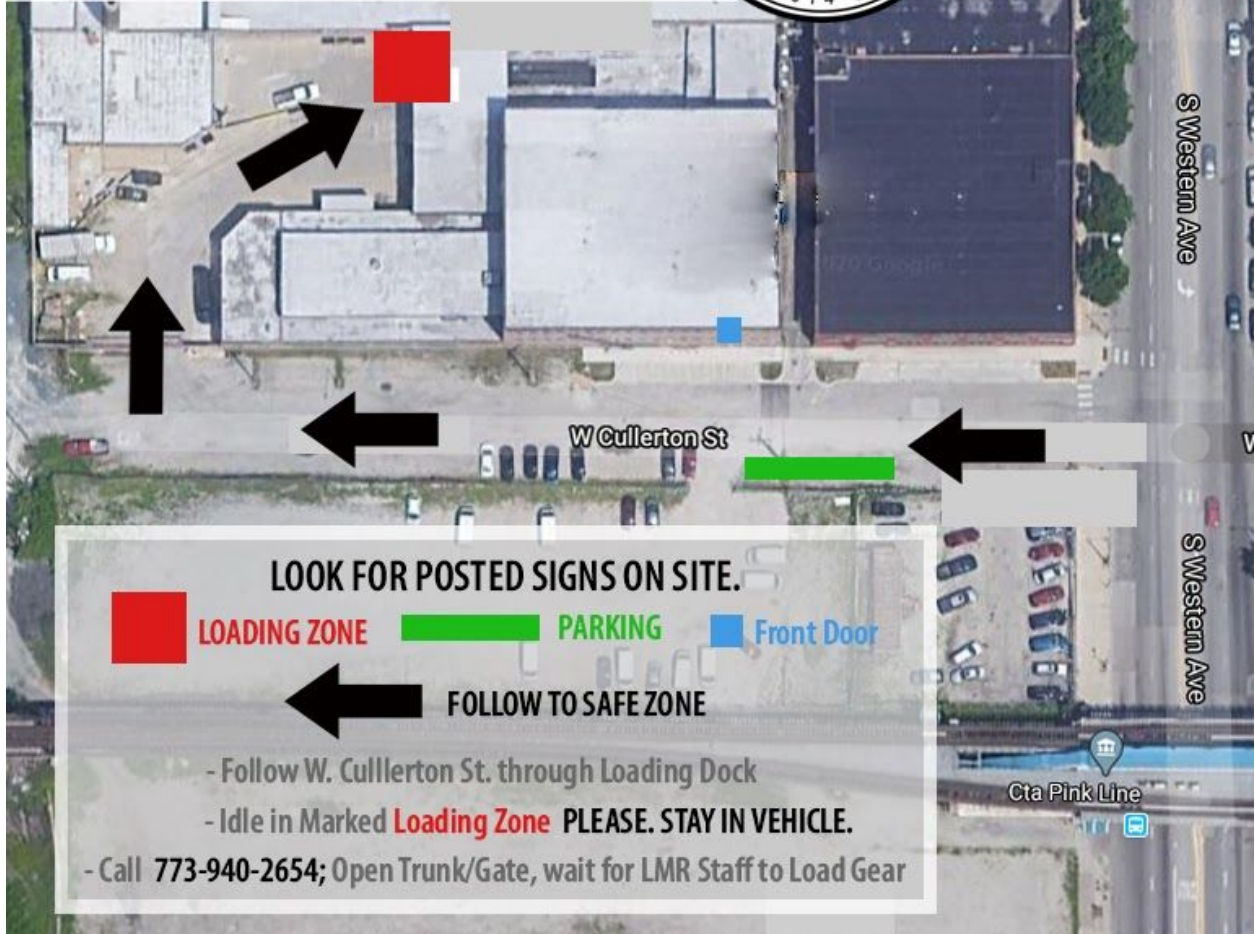

# CONTACTLESS CURBSIDE PICK-UP MAP

LIGHTMODRENTS.com

LOOK FOR POSTED SIGNS ON SITE.

LOADING ZONE

PARKING

Front Door

FOLLOW TO SAFE ZONE

- Follow W. Cullerton St. through Loading Dock
- Idle in Marked **Loading Zone** PLEASE. STAY IN VEHICLE.

- Call 773-940-2654; Open Trunk/Gate, wait for LMR Staff to Load Gear